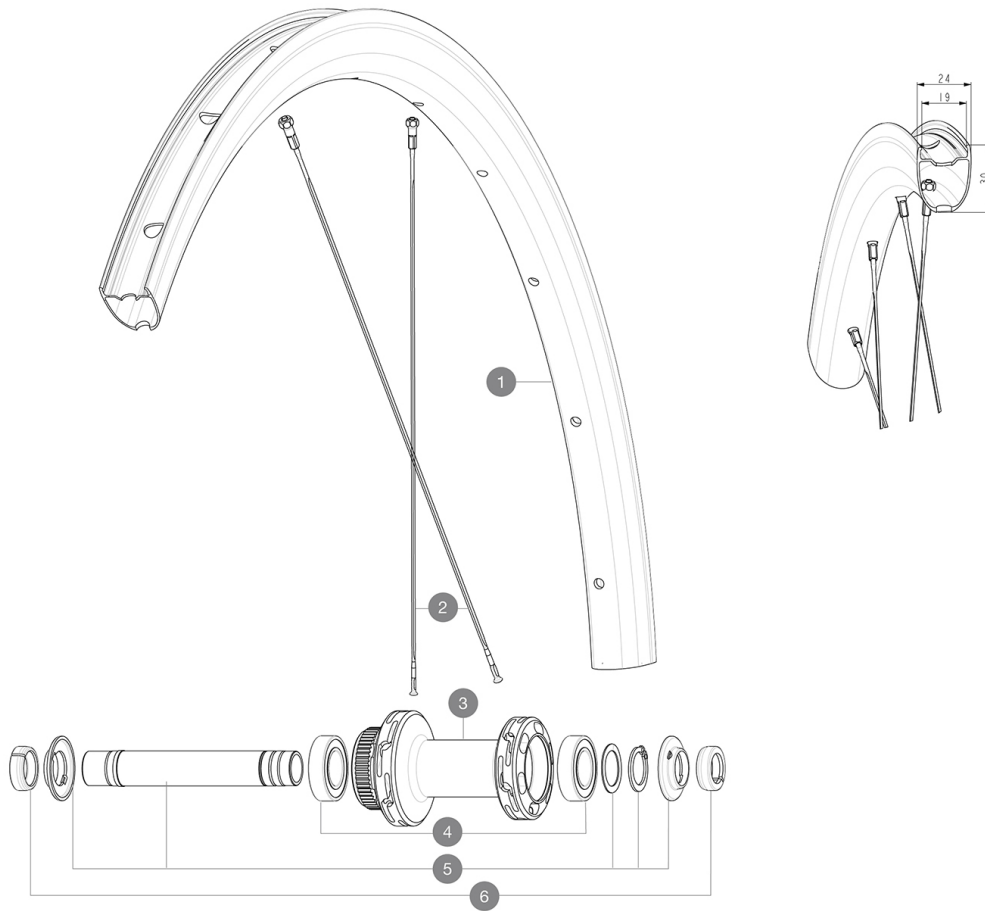

REFERENCES WHEELS

RIMS

&NBSP;:

1	V00004531	Kit Front/Rear rim Ksyrium 30 Disc
	V3720101	25mm UST Tape for 19 to 22mm Road Rims

SPOKES

2	V00005131	Kit 12 Front/Rear Ksyrium 30 Disc butted spoke 287mm + black
---	-----------	--

HUB SHELLS

3	N/A	HUB BODY
4	M40129	KIT 2 BEARINGS 6902 15x28x7
5	V2373301	KIT QRM AUTO FRONT AXLE 12mm > 2019
6	V2680501	12mm Road Axle Cap QRM Auto

MAVIC *Ksyrium 30 Disc*

Specifications

WHEEL WEIGHTS